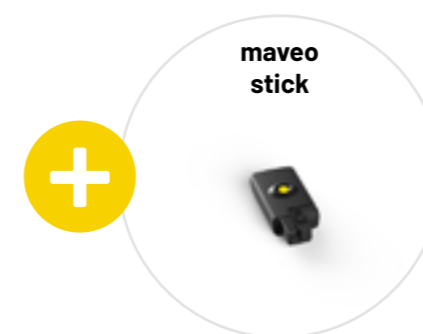

The products

maveo scanner – transform your garage into a package station

With the maveo scanner starter bundle for Marantec door openers, you transform your garage into a secure drop-off point for your online orders.

The starter bundle includes the maveo box, the maveo stick plus the maveo scanner –

you are equipped to transform your garage into your personal parcel station. You also need: a free socket, Wi-Fi in your garage, as well as a smartphone on which you can install the maveo app.

maveo stick for smart control of an additional door

With the maveo stick, you can expand your maveo system to include an additional door, and therefore control additional Marantec openers – without the need for an external power source.