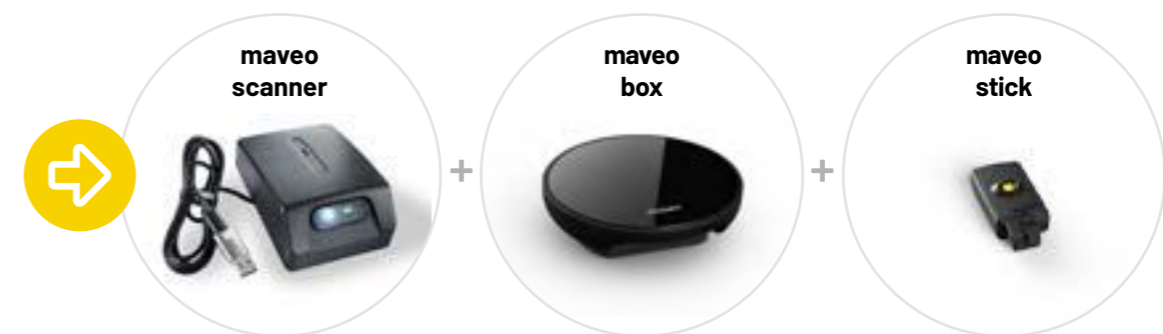

The products

maveo scanner – transform your garage into a package station

With the maveo scanner starter bundle for Marantec door openers, you transform your garage into a secure drop-off point for your online orders.

The starter bundle includes the maveo box, the maveo stick plus the maveo scanner –

you are equipped to transform your garage into your personal parcel station. You also need: a free socket, Wi-Fi in your garage, as well as a smartphone on which you can install the maveo app.

maveo stick for smart control of an additional door

With the maveo stick, you can expand your maveo system to include an additional door, and therefore control additional Marantec openers – without the need for an external power source.