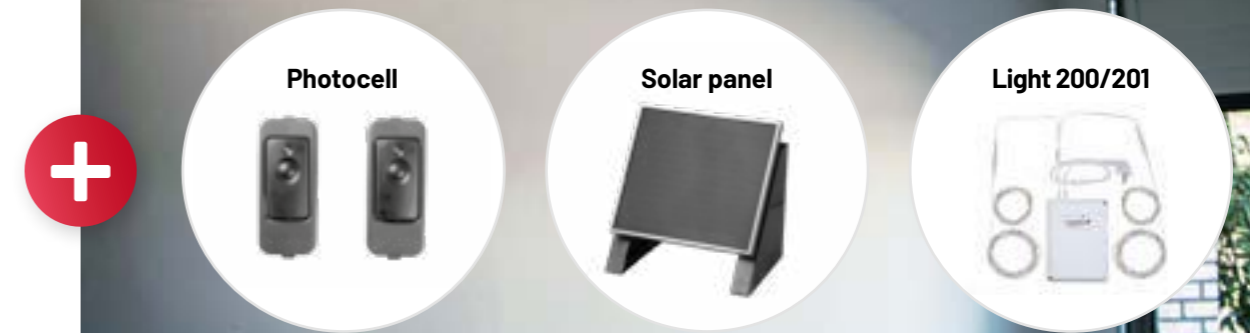

Strength comes from within

We believe: It's the inner values that matter most! The Marantec openers' ingenious, flexible technology, as well as our accessories, lift doors weighing up to 220kg and up to six metres wide, irrespective of whether they are single or double-walled sectional doors, up-and-over doors, overhead doors or canopy doors.

With Marantec's solutions, you choose powerful, reliable openers, combined with safe, convenient operation. If desired, battery operation and a solar module provide you with independence. The systems are convenient to operate, using the wall-mounted push button and hand transmitter.