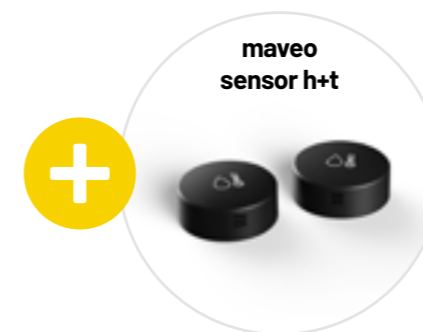

The products

maveo scanner – transform your garage into a package station

With the maveo scanner starter bundle for Marantec door openers, you transform your garage into a secure drop-off point for your online orders.

The starter bundle includes the maveo box, the maveo stick plus the maveo scanner –

you are equipped to transform your garage into your personal parcel station. You also need: a free socket, Wi-Fi in your garage, as well as a smartphone on which you can install the maveo app.

maveo stick for smart control of an additional door

With the maveo stick, you can expand your maveo system to include an additional door, and therefore control additional Marantec openers – without the need for an external power source.