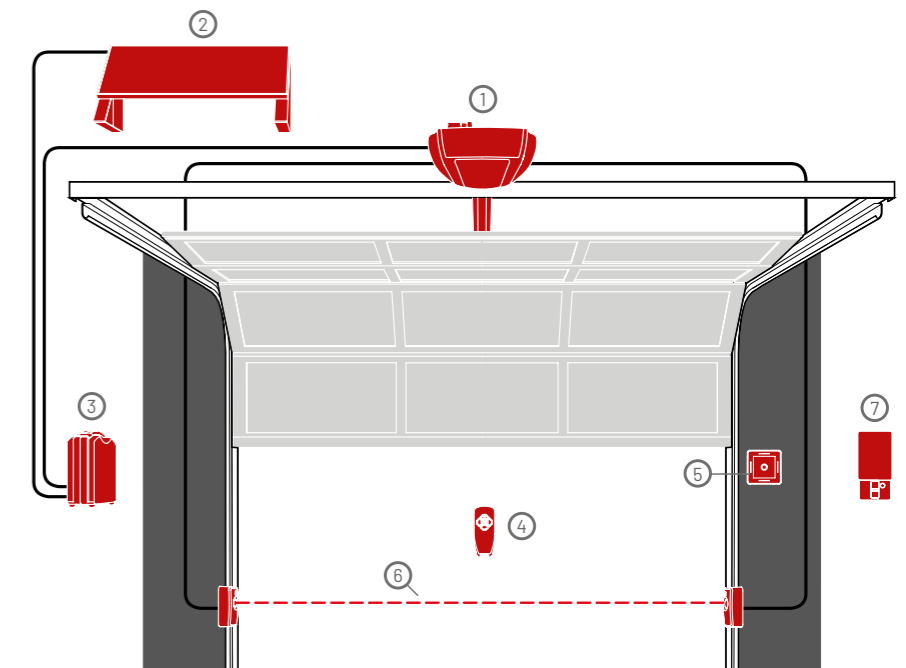

- ① Garage door opener including rail
- ② Solar module (only for Comfort 260 accu)
- ③ Battery backup
- ④ Radio hand transmitter
- ⑤ Radio push button
- ⑥ Photocells
- ⑦ Radio code keypad